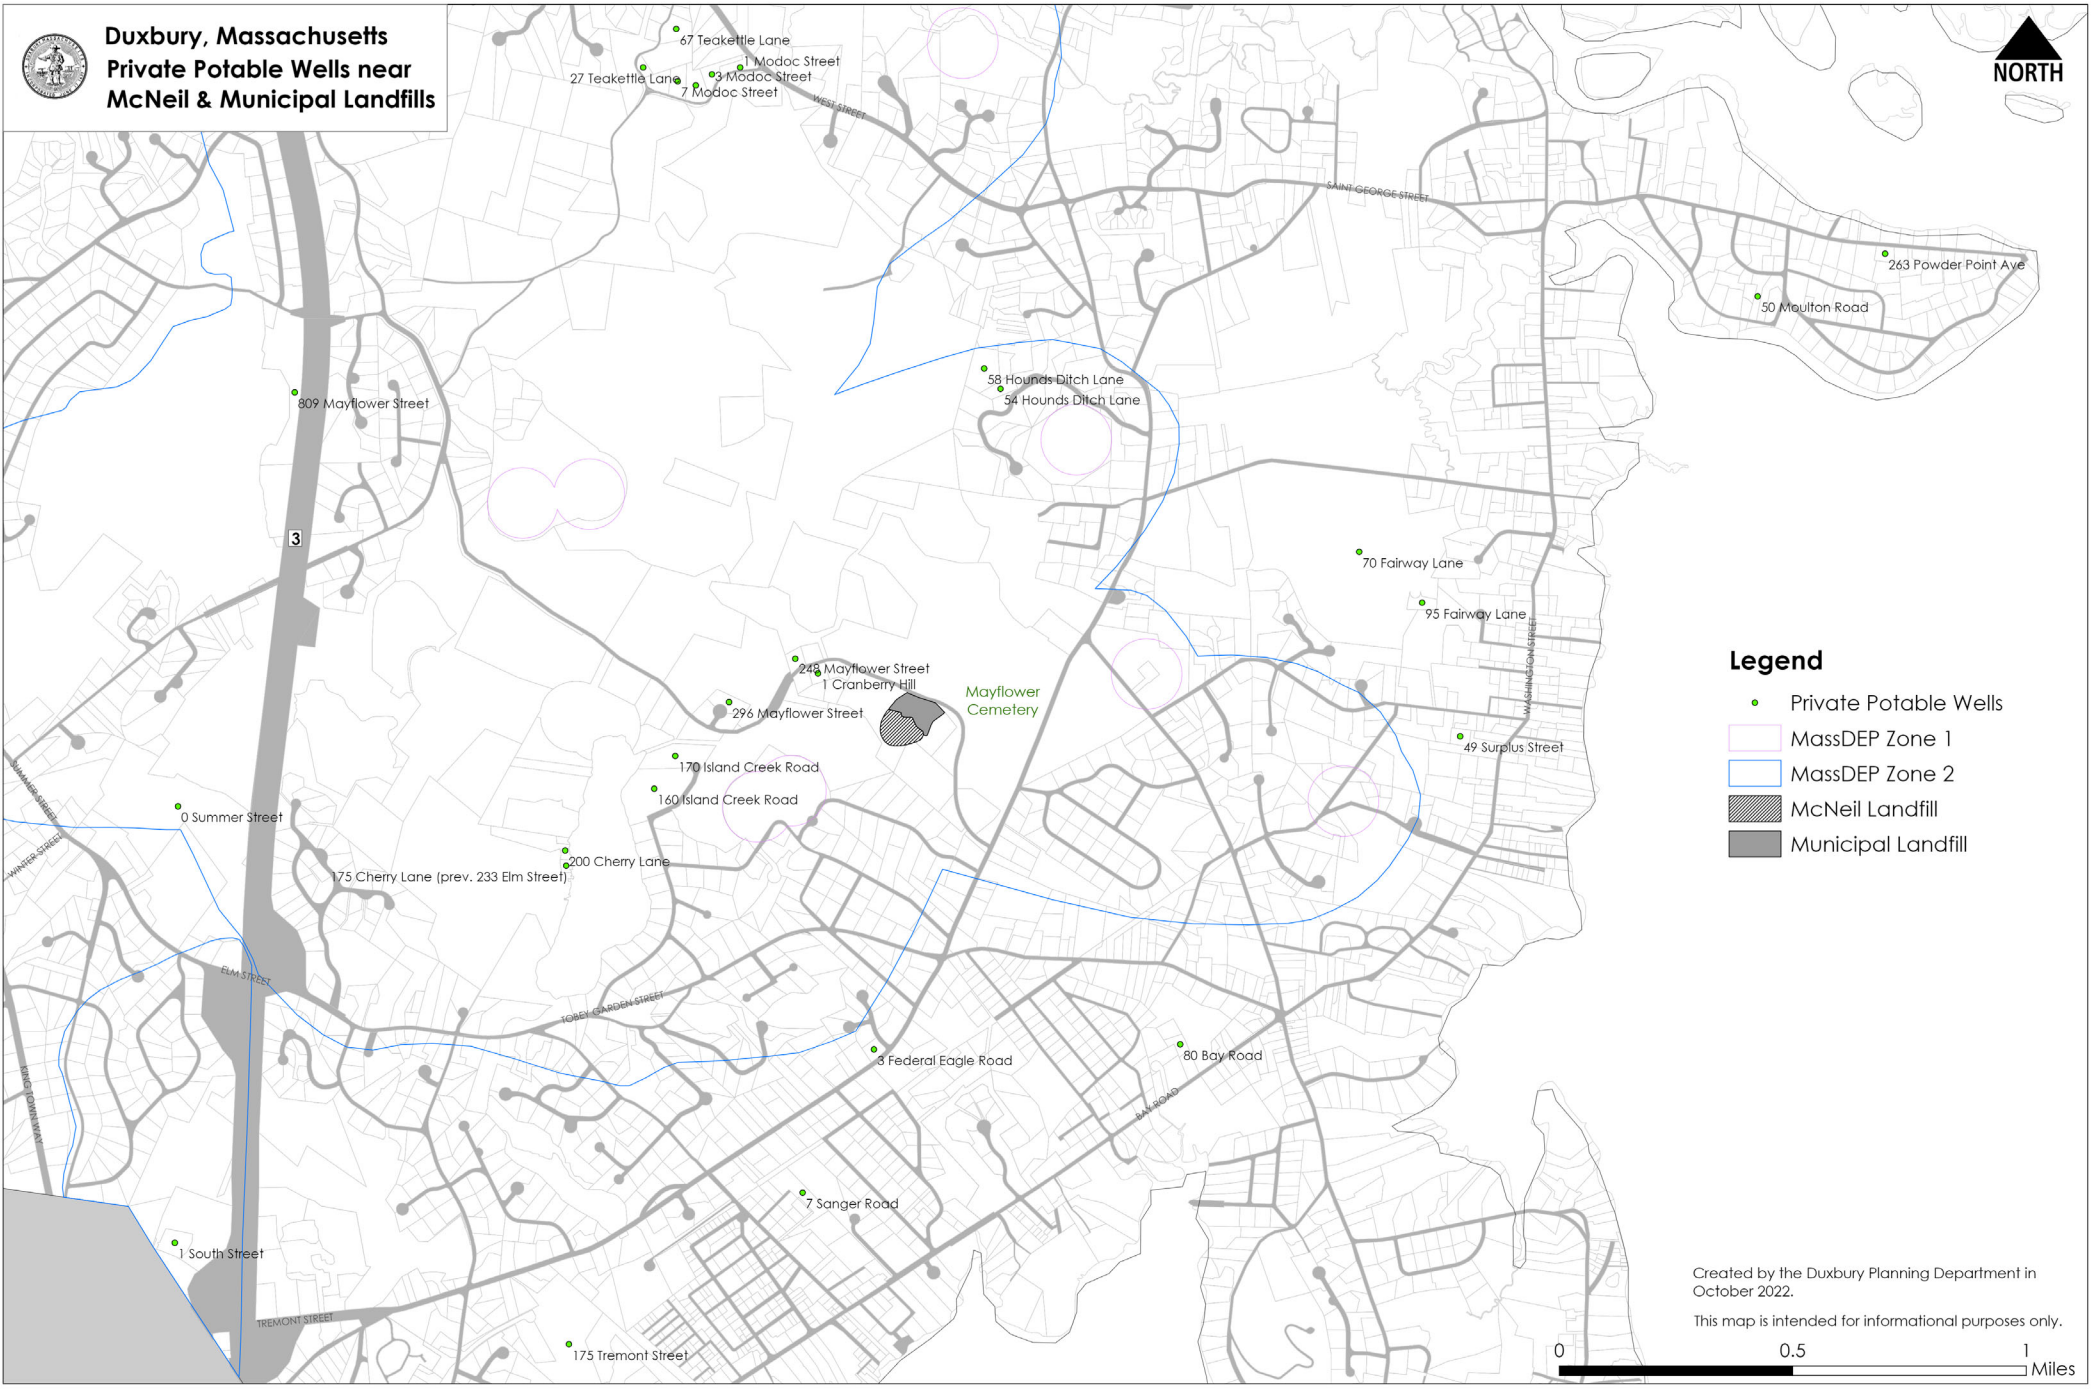

Duxbury, Massachusetts
Private Potable Wells near
McNeil & Municipal Landfills

Legend

- Private Potable Wells
- MassDEP Zone 1
- MassDEP Zone 2
- McNeil Landfill
- Municipal Landfill

Created by the Duxbury Planning Department in October 2022.

This map is intended for informational purposes only.